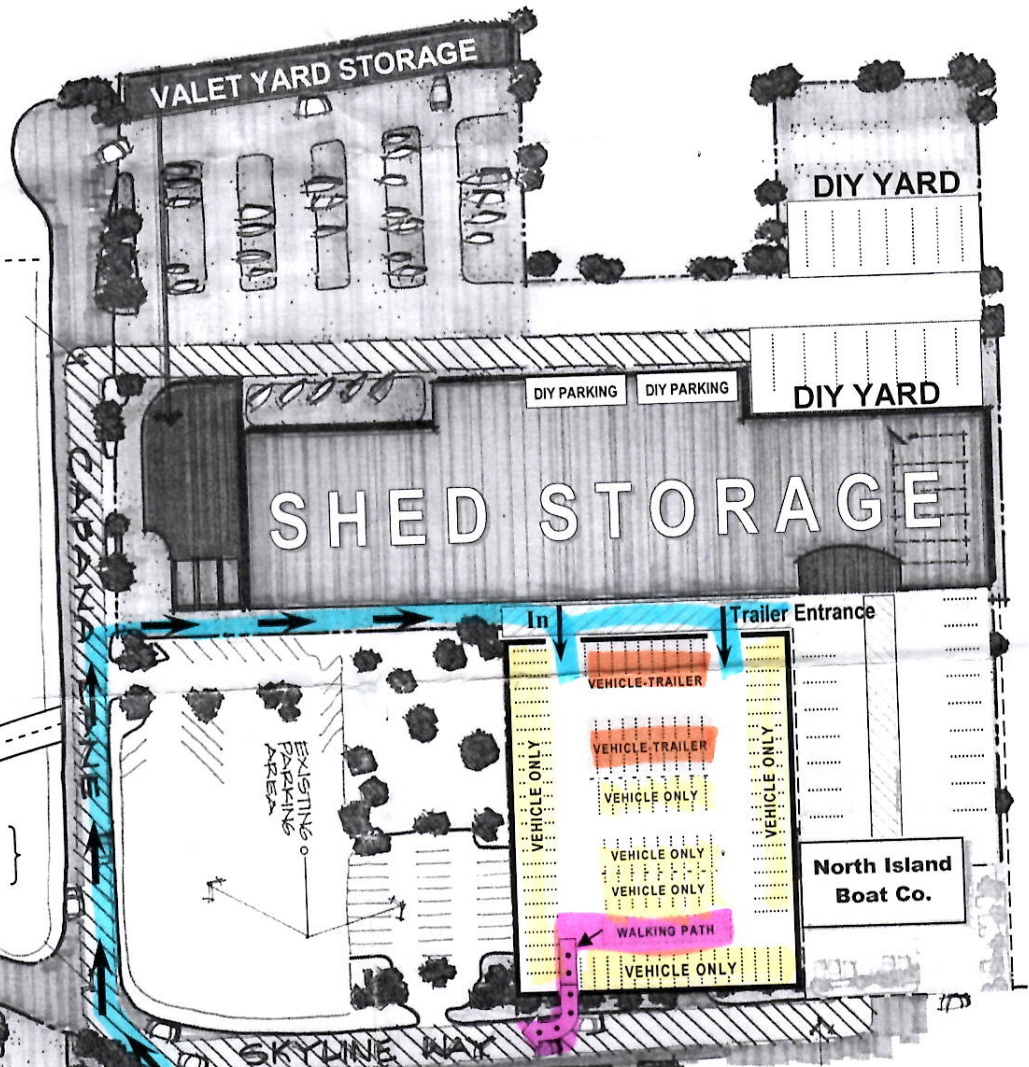

SKYLINE

MARINE CENTER

Private Development

Flounder Bay Lane
Private Area

SKYLINE MARINE CENTER
MARINA OFFICE

Skyline Marina Welcomes ~
Compass Rose COFFEE
* Open Daily at the Marina Office *

PARACLETTE

Island Express